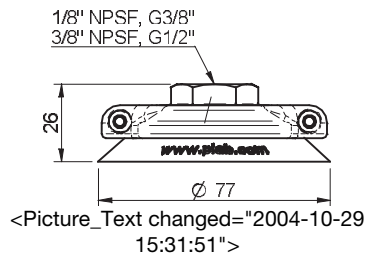

Ordering information

Complete suction cups	Art. No.
Suction cup F75 Nitrile-PVC, 1/8" NPSF female, with mesh filter	0101873
Suction cup F75 Nitrile-PVC, G3/8" female, with mesh filter	0101874
Suction cup F75 Nitrile-PVC, G3/8" female, with cone valve	0101877
Suction cup F75 Nitrile-PVC, 3/8" NPSF female, with mesh filter	0101875
Suction cup F75 Nitrile-PVC, G1/2" female, with mesh filter	0101876
Suction cup F75 Nitrile-PVC, G1/2" female, with cone valve	0101879
Suction cup F75 Silicone, 1/8" NPSF female, with mesh filter	0101866
Suction cup F75 Silicone, G3/8" female, with mesh filter	0101867
Suction cup F75 Silicone, G3/8" female, with cone valve	0101870
Suction cup F75 Silicone, 3/8" NPSF female, with mesh filter	0101868
Suction cup F75 Silicone, G1/2" female, with mesh filter	0101869
Suction cup F75 Silicone, G1/2" female, with cone valve	0101872
Suction cup F75 HNBR, 1/8" NPSF female, with mesh filter	0108184
Suction cup F75 HNBR, G3/8" female, with mesh filter	0108185
Suction cup F75 HNBR, 3/8" NPSF female, with mesh filter	0108186
Suction cup F75 HNBR, G1/2" female, with mesh filter	0108187

Rubber parts	Art. No.
Suction cup F75 Nitrile-PVC	3150131P
Suction cup F75 Silicone	3150131S
Suction cup F75 HNBR	3150131T