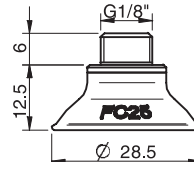

Lifting forces & Technical data

Lifting force vertical to the surface, N, at vacuum level			Lifting force parallel to the surface, N, at vacuum level			Volume cm ³	Min. curve radius mm	Max. vertical movement mm	Weight rubber part g
20 -kPa	60 -kPa	90 -kPa	20 -kPa	60 -kPa	90 -kPa				
8.0	20.0	27	9.0	12.0	18.0	3.0	45	4.0	3

**Please contact Piab.

Ordering information

	Complete suction cups	Art. No.
A	Suction cup FC25P Polyurethane 50, M5 female	0106719
B	Suction cup FC25P Polyurethane 50, G1/8" male, with mesh filter	0106721
C	Suction cup FC25P Polyurethane 50, G1/8" male / M5 female, with mesh filter	0106720

<Picture_Text changed="2004-04-27 16:42:59">A

<Picture_Text changed="2004-04-27 16:43:18">B

<Picture_Text changed="2004-04-27 16:43:32">C

	Rubber part	Art. No.
	Suction cup FC25P Polyurethane 50	0104803

<Picture_Text changed="2004-04-27 16:51:44">