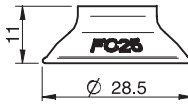

<Picture_Text changed="2004-04-27 16:42:59">A

<Picture_Text changed="2004-04-27 16:43:18">B

<Picture_Text changed="2004-04-27 16:43:32">C

	Rubber part	Art. No.
	Suction cup FC25P Polyurethane 50	0104803

<Picture_Text changed="2004-04-27 16:51:44">