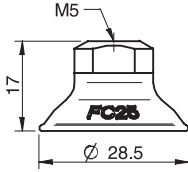

Lifting forces & Technical data

Lifting force vertical to the surface, N, at vacuum level			Lifting force parallel to the surface, N, at vacuum level			Volume cm ³	Min. curve radius mm	Max. vertical movement mm	Weight rubber part g
20 -kPa	60 -kPa	90 -kPa	20 -kPa	60 -kPa	90 -kPa				
8.0	20.0	27	9.0	12.0	18.0	3.0	45	4.0	3

<Picture_Text changed="2004-04-27 16:42:59">A

<Picture_Text changed="2004-04-27 16:43:18">B

<Picture_Text changed="2004-04-27 16:43:32">C

	Rubber part	Art. No.
	Suction cup FC25P Polyurethane 50	0104803

<Picture_Text changed="2004-04-27 16:51:44">