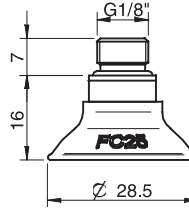

Lifting forces & Technical data

Lifting force vertical to the surface, N, at vacuum level			Lifting force parallel to the surface, N, at vacuum level			Volume cm ³	Min. curve radius mm	Max. vertical movement mm	Weight rubber part g
20 -kPa	60 -kPa	90 -kPa	20 -kPa	60 -kPa	90 -kPa				
8.0	20.0	27	9.0	12.0	18.0	3.0	45	4.0	3

<Picture_Text changed="2004-04-27 16:42:59">A

<Picture_Text changed="2004-04-27 16:43:18">B

<Picture_Text changed="2004-04-27 16:43:32">C

	Rubber part	Art. No.
	Suction cup FC25P Polyurethane 50	0104803

<Picture_Text changed="2004-04-27 16:51:44">