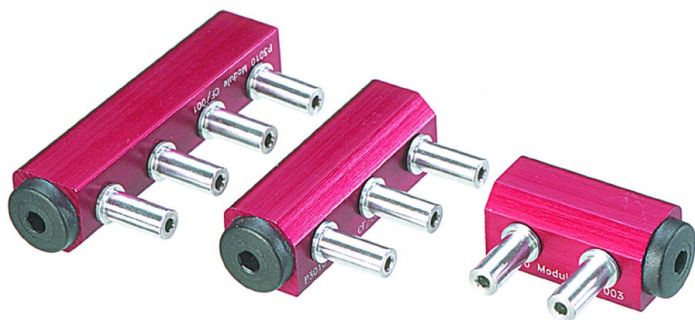

# Common-feed adapter P3010, 2 pump modules, 0106157

- One compressed air connection required to feed air to several pumps.

## Общее

Материал	PPS, Al
Temperature	-10 – 50 °C
Weight	20 – 40 g