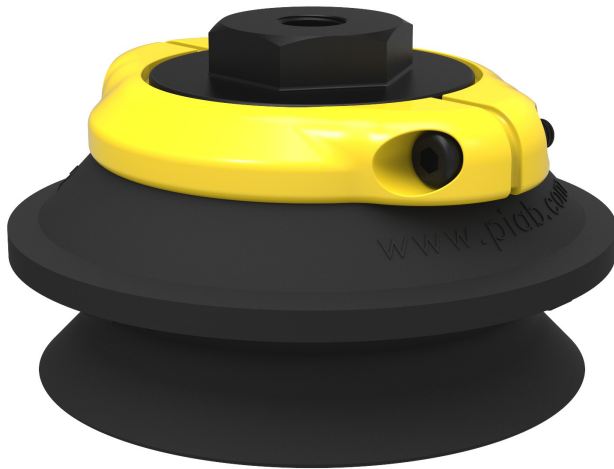

Suction cup B75-2 Nitrile-PVC with filter, 1/8" NPSF female, with mesh filter, 0101862

- Suitable for level adjustment. Several short bellows in one lifting device can handle objects with height differences and varying shapes, for example embossed or corrugated plates.
- Lifting movement to separate small and thin objects.
- Only lightweight objects should be handled when the lifting force is parallel to the surface of the object, in order to achieve good precision and safe lifting movement.

General

Curve radius	40 mm
Movement, vertical max.	24 mm
Application	Plastic injection molded parts, Dry sheet metal
Material	Nitrile-PVC (NPV)
Suction cup model	B
Suction cup shape	Bellows
Volume	110 cm ³
Weight	35 g

Fitting

Fitting size	1/8"
Fitting style	Female
Fitting type	NPSF-thread
Fitting option	Filter mesh

Dimension

Height	50 mm
Outer diameter	78 mm

Performance — lifting forces

		
20 -kPa	74 N	62.4 N
60 -kPa	167 N	122.4 N
90 -kPa	226 N	154.1 N

Spare parts

	Item no.
Fitting 75, 1/8" NPSF female, with mesh filter	0100548
Suction cup B75-2 Nitrile-PVC with filter	0101942

Accessories

	Item no.
Filter D=80, 10 pcs, for B75-2	0201149
Fitting 1/4" NPT female Al, with mesh filter & 10-32 addl. conn.	0127821
Fitting 1/8" NPSF female Al, with mesh filter	0127819
Fitting 75, 3/8" NPSF female, with mesh filter	0100553
Fitting 75, G1/2" female, with mesh filter	0100555
Fitting 75, G3/8" female, with mesh filter	0100551
Fitting G1/2" female Al, with mesh filter	0127820
Suction cup B75-2 Nitrile-PVC, with filter & washer	3150096P
Suction cup B75-2 Silicone with filter	0101943
Suction cup B75-2 Silicone, with filter & washer	3150096S