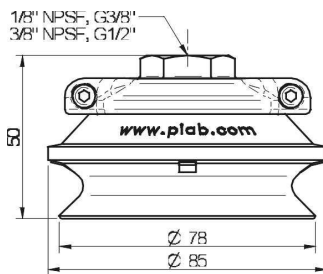

Material resistance

	Silicone (SIL)
Alcohol	++
Concentrated acids	-
Ethanol	N/A
Hydrolysis	+
Methanol	N/A
Oil	-
Oxidation	+++
Petrol	-
Wear resistance	++
Weather and ozone	+++

Dimensional drawings

Values specified in the data sheet are tested at:

Room temperature	(20°C [68°F] ± 3°C [5.5°F])
Standard atmosphere	(101.3 [29.9 inHg] ± 1.0 kPa [0.3 inHg])
Relative humidity	0-100%
Compressed air quality	DIN ISO 8573-1 class 4

Spare parts

	Item no.
Fitting 75, 1/8" NPSF female, with mesh filter	0100548
Suction cup B75-2 Nitrile-PVC with filter	0101942

Accessories

	Item no.
Filter D=80, 10 pcs, for B75-2	0201149
Fitting 1/4" NPT female Al, with mesh filter & 10-32 addl. conn.	0127821
Fitting 1/8" NPSF female Al, with mesh filter	0127819
Fitting 75, 3/8" NPSF female, with mesh filter	0100553
Fitting 75, G1/2" female, with mesh filter	0100555
Fitting 75, G3/8" female, with mesh filter	0100551
Fitting G1/2" female Al, with mesh filter	0127820
Suction cup B75-2 Nitrile-PVC, with filter & washer	3150096P
Suction cup B75-2 Silicone with filter	0101943
Suction cup B75-2 Silicone, with filter & washer	3150096S