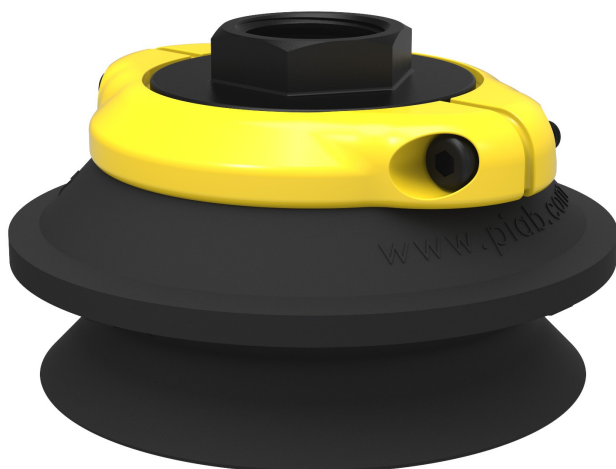

# Suction cup B75-2 Nitrile-PVC with filter, G1/2" female, with mesh filter, 0101865

- Suitable for level adjustment. Several short bellows in one lifting device can handle objects with height differences and varying shapes, for example embossed or corrugated plates.
- Lifting movement to separate small and thin objects.
- Only lightweight objects should be handled when the lifting force is parallel to the surface of the object, in order to achieve good precision and safe lifting movement.

## General

Curve radius	40 mm
Movement, vertical max.	24 mm
Application	Plastic injection molded parts, Dry sheet metal
Material	Nitrile-PVC (NPV)
Suction cup model	B
Suction cup shape	Bellows
Volume	110 cm <sup>3</sup>
Weight	35 g

## Fitting

Fitting size	1/2"
Fitting style	Female
Fitting type	G-thread
Fitting option	Filter mesh

## Dimension

Height	50 mm
Outer diameter	78 mm