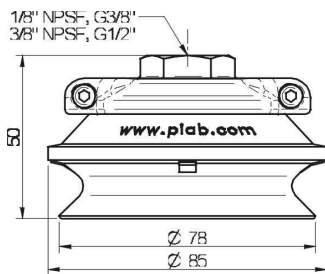

## Dimension

Height	50 mm
Outer diameter	78 mm

## Performance — lifting forces

		
20 -kPa	74 N	62.4 N
60 -kPa	167 N	122.4 N
90 -kPa	226 N	154.1 N

## Dimensional drawings