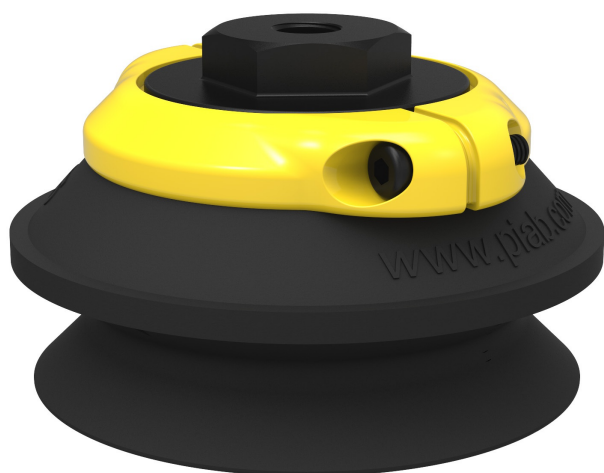

Suction cup B75 Nitrile-PVC, 1/8" NPSF female, with mesh filter

, 0101854

- Suitable for level adjustment. Several short bellows in one lifting device can handle objects with height differences and varying shapes, for example embossed or corrugated plates.
- The lifting movement can be used to separate small and thin objects.
- Only lightweight objects should be handled when the lifting force is parallel to the surface of the object, in order to achieve good precision and safe lifting movement.

Общее

Curve radius	40 mm
Movement, vertical max.	24 mm
Применение	Транспортировка грузов при литье пластмасс под давлением, Присоски для транспортировки металлических листов с сухой поверхностью
Материал	Нитрил-ПВХ (NPV)
Модель присоски	B
Форма	Сильфоны
Объем	110 см ³
Weight	35 g

Фитинга

Размер креплений	1/8"
Конструкция фитинга	Внутренняя резьба
Конструкция фитинга	NPSF-резьба
Варианты фитингов	Сетка фильтра

Измерение

Высота	50,3 mm
Внешний диаметр	78 mm

Производительность — подъемная сила

Запчасти

	Номер изделия
Fitting 75, 1/8" NPSF female, with mesh filter	0100548
Suction cup B75 Nitrile-PVC	3150107P

Аксессуары

	Номер изделия
Fitting 1/4" NPT female Al, with mesh filter & 10-32 addl. conn.	0127821
Fitting 1/8" NPSF female Al, with mesh filter	0127819
Fitting 75, 3/8" NPSF female, with mesh filter	0100553
Fitting 75, G1/2" female, with mesh filter	0100555
Fitting G1/2" female Al, with mesh filter	0127820
Fitting 75, G3/8" female, with mesh filter	0100551
Suction cup B75 HNBR	3150107T
Suction cup B75 HNBR with washer	3150034T
Suction cup B75 Nitrile-PVC with washer	3150034P
Suction cup B75 Silicone	3150107S
Suction cup B75 Silicone with washer	3150034S