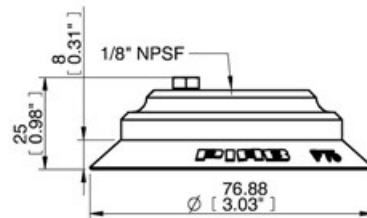

Dimension

Height	25 mm
Outer diameter	77 mm

Performance - lifting forces

	F75		
20 -kPa		80 N	60 N
60 -kPa		200 N	110 N
90 -kPa		270 N	140 N

Material

Name	SIL
Colour	Red
Temperature	-40 - 200 °C
Hardness	50 °Shore A

	SIL
Alcohol	++
Concentrated acids	-
Ethanol	n/a
Hydrolysis	+
Methanol	n/a
Oil	-
Oxidation	+++
Petrol	-
Wear resistance	++
Weather and ozone	+++

Dimensional drawings