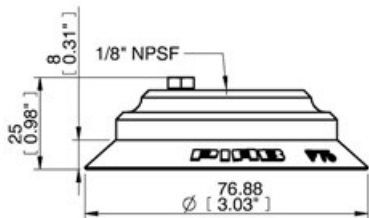

Dimension

Height	25 mm
Outer diameter	77 mm

Performance - lifting forces

	F75		
20 -kPa		80 N	60 N
60 -kPa		200 N	110 N
90 -kPa		270 N	140 N

Material

Name	SIL
Colour	Red
Temperature	-40 - 200 °C
Hardness	50 °Shore A

	SIL
Alcohol	++
Concentrated acids	-
Ethanol	n/a
Hydrolysis	+
Methanol	n/a
Oil	-
Oxidation	+++
Petrol	-
Wear resistance	++
Weather and ozone	+++

Dimensional drawings